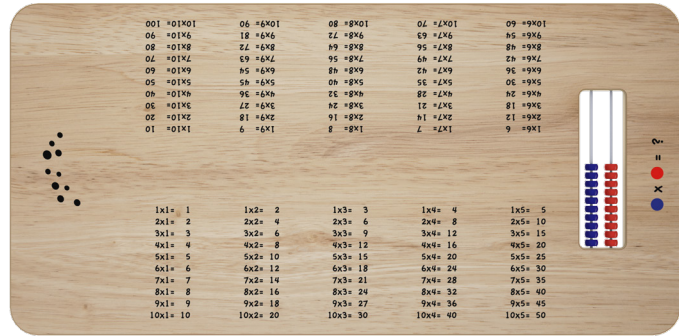

Table Table

The table top of the Table Table is printed with calculation tables from 1 to 10. This makes the Table Table ideal for educationally designed children’s corners. Children learn arithmetic in a playful way with this play system. The built-in abacus will challenge the children.

Graphic colours Pantone no.

Furniture | Table Table

| Article no. | Size HxWxD | Mounting | Age | KG | |
|-------------|---------------|---------------|--------------|------|---|
| PP00294 | 59x119x47,8cm | free standing | 4 - 10 years | 5 KG | MDF, Birch plywood, Schima superba, Stainless steel |