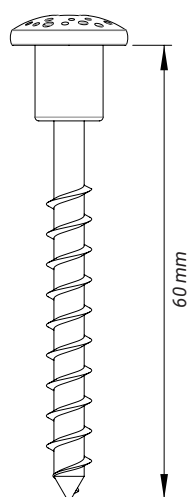

*Play system of choice*

**Wallplate for wall mount**

WP

**Screws**

S7

S16

**Play wheel with wall plate**

The top screw of the wall plate should be placed 107cm from the ground. This is for optimum play comfort.

**Required tools**

**1. Mount play wheel to wall plate**

**2. Mount the play wheel and wall plate to wall on the top screw**

**3. Mount the play wheel and wall plate to wall with the rest of the screws**