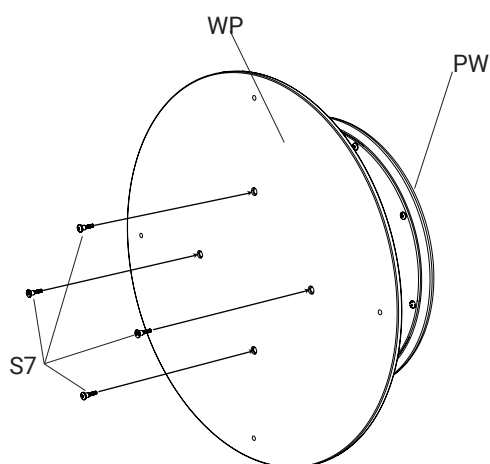

1. Mount play wheel to wall plate