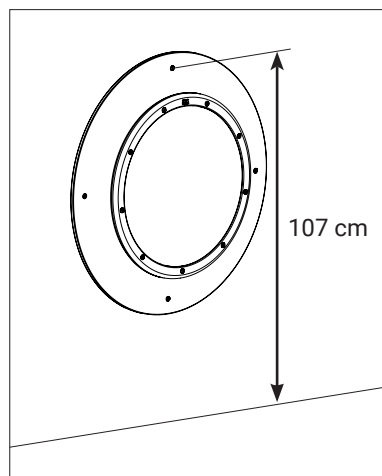

### Play wheel | Tip of the Iceberg

Article no.	Frame colour	Colour code	Size HxWxD	Mounting	Age			
PP00707	White	RAL 9003	60x60x30,3cm	wallmount	6 - 14 years	11,6 KG	Birch Plywood, MDF, RVS, POM, Acrylic	

*Play system of choice*

**Wallplate for wall mount**

WP

**Screws**

S7

S16

**Play wheel with wall plate**

The top screw of the wall plate should be placed 107cm from the ground. This is for optimum play comfort.