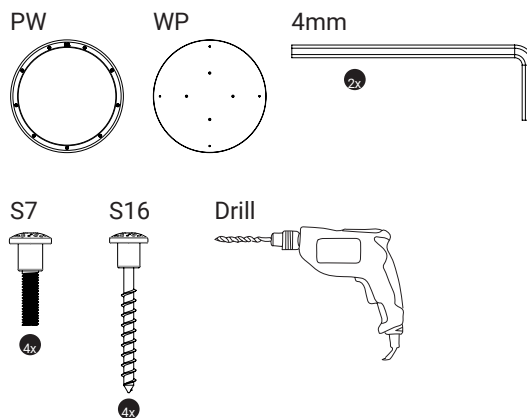

*Play system of choice*

**Wallplate for wall mount**

WP

**Screws**

S7

S16

**Play wheel with wall plate**

The top screw of the wall plate should be placed 107cm from the ground. This is for optimum play comfort.

**Required tools**

**1. Mount play wheel to wall plate**

**2. Mount the play wheel and wall plate to wall on the top screw**

**3. Mount the play wheel and wall plate to wall with the rest of the screws**