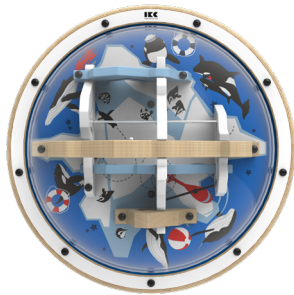

## Tip of the iceberg

Tip of the iceberg is a rotating game which challenges children to move a ball through a maze by rotating the play wheel, requiring good hand eye coordination. On route, players must avoid the holes in the ice in order to reach the flag!

*Wall plate is required for wall mount*

Graphic colours Pantone no.

### Play wheel | Tip of the Iceberg

Article no.	Frame colour	Colour code	Size HxWxD	Mounting	Age			
PP00707	White	RAL 9003	60x60x30,3cm	wallmount	6 - 14 years	11,6 KG	Birch Plywood, MDF, RVS, POM, Acrylic	

*Play system of choice*

**Wallplate for wall mount**

WP

**Screws**

S7

S16

**Play wheel with wall plate**

The top screw of the wall plate should be placed 107cm from the ground. This is for optimum play comfort.