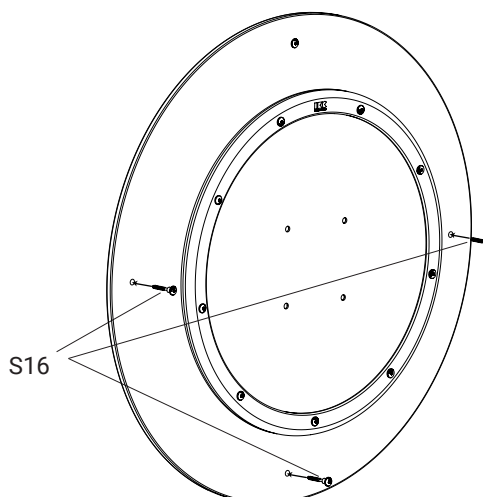

*Play system of choice*

**Wallplate for wall mount**

WP

**Screws**

S7

S16

**Play wheel with wall plate**

The top screw of the wall plate should be placed 107cm from the ground. This is for optimum play comfort.

**Required tools**

**1. Mount play wheel to wall plate**

**2. Mount the play wheel and wall plate to wall on the top screw**

**3. Mount the play wheel and wall plate to wall with the rest of the screws**