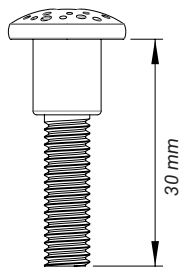

*Play system of choice*

**Wallplate for wall mount**

WP

**Screws**

S7

S16

**Play wheel with wall plate**

The top screw of the wall plate should be placed 107cm from the ground. This is for optimum play comfort.