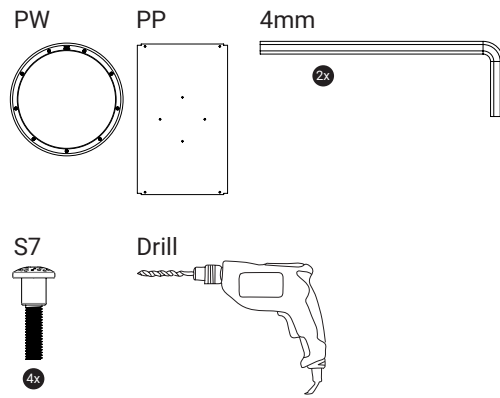

*Play system of choice*

**Wallplate for wall mount**

WP

**Screws**

S7

S16

**Play wheel with wall plate**

The top screw of the wall plate should be placed 107cm from the ground. This is for optimum play comfort.

**Required tools**

**1. Mount play wheel to wall plate**

**2. Mount the play wheel and wall plate to wall on the top screw**

**3. Mount the play wheel and wall plate to wall with the rest of the screws**

Required tools

1. Mount play wheel to fence

**Required tools**

**1. Mount play wheel to play system**