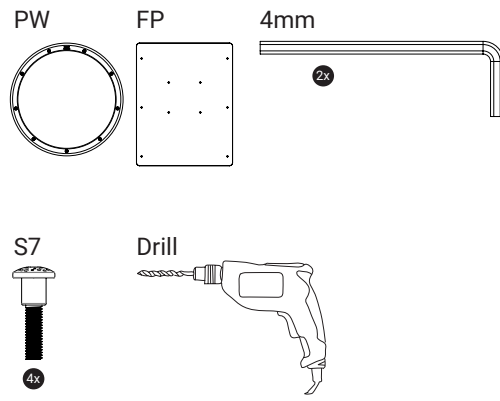

*Play system of choice*

**Wallplate for wall mount**

WP

**Screws**

S7

S16

**Play wheel with wall plate**

The top screw of the wall plate should be placed 107cm from the ground. This is for optimum play comfort.

**Required tools**

**1. Mount play wheel to wall plate**

**2. Mount the play wheel and wall plate to wall on the top screw**

**3. Mount the play wheel and wall plate to wall with the rest of the screws**

Required tools

1. Mount play wheel to fence

**Required tools**

**1. Mount play wheel to play system**