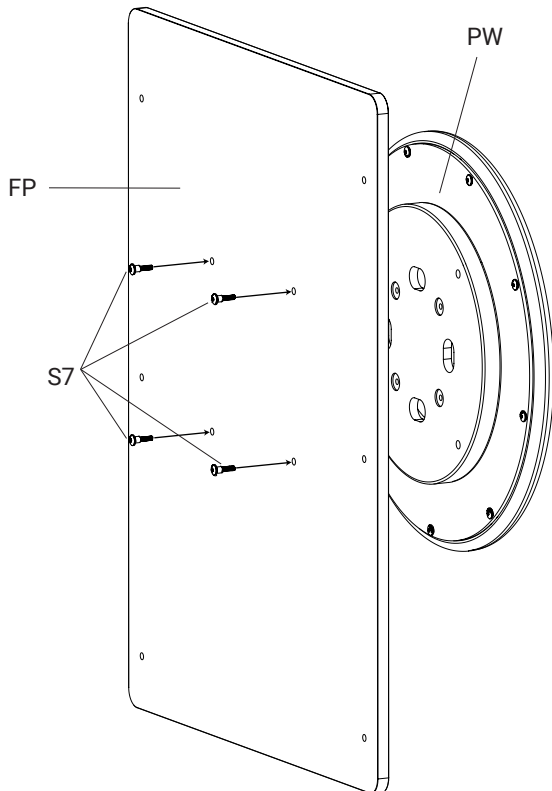

1. Mount play wheel to fence