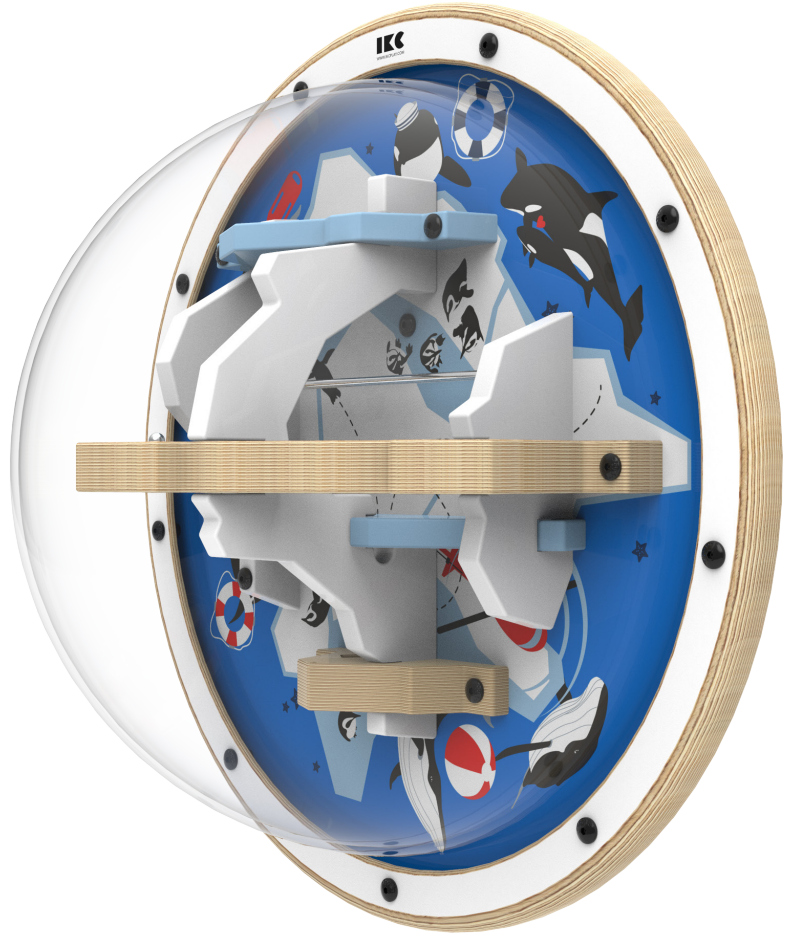

## Tip of the iceberg

Tip of the iceberg is a rotating game which challenges children to move a ball through a maze by rotating the play wheel, requiring good hand eye coordination. On route, players must avoid the holes in the ice in order to reach the flag!

*Wall plate is required for wall mount*

Graphic colours Pantone no.

### Play wheel | Tip of the Iceberg

Article no.	Frame colour	Colour code	Size HxWxD	Mounting	Age			
PP00707	White	RAL 9003	60x60x30,3cm	wallmount	6 - 14 years	11,6 KG	Birch Plywood, MDF, RVS, POM, Acrylic	

*Play system of choice*

**Wallplate for wall mount**

WP

**Screws**

S7

S16

**Play wheel with wall plate**

The top screw of the wall plate should be placed 107cm from the ground. This is for optimum play comfort.