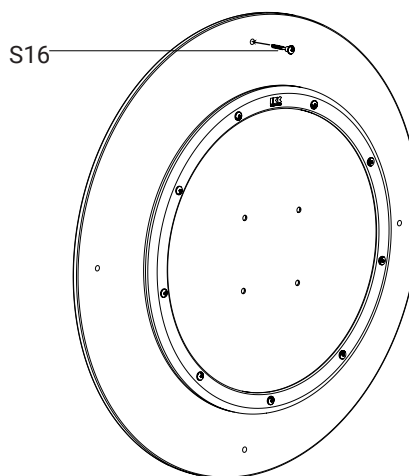

2. Mount the play wheel and wall plate to wall on the top screw